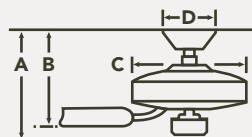

PULL CHAIN

- 3 Speeds
- 3 Forward & Reverse
- Manual Reverse

OPTIONAL CONTROLS

65K WALL CONTROL SYSTEM - LIMITED FUNCTION
371042 (Shown)
371082

COORDINATING LIGHTING

To see the complete Andover Collection visit Kichler.com.

Outdoor Wall
49864WZC

Outdoor Post
49869WZC

Outdoor Pendant
49867WZC

HANGING MEASUREMENTS

WITH 4.5" DOWNROD

Fixture Drop (from ceiling)	Blade Drop (from ceiling)	Housing (width)	Ceiling Canopy (width)
A: 14.00"	B: 11.00"	C: 11.00"	D: 7.25"

BLADE SPECS

Blade Finish & Part Number (Side 1)

Fan Finish

AIR PERFORMANCE

AIRFLOW Cubic Ft. Per Minute on High	POWER USAGE Watts on High (Excludes Lights)	AIRFLOW EFFICIENCY Cubic Ft. Per Minute Per Watt
5904	78	76